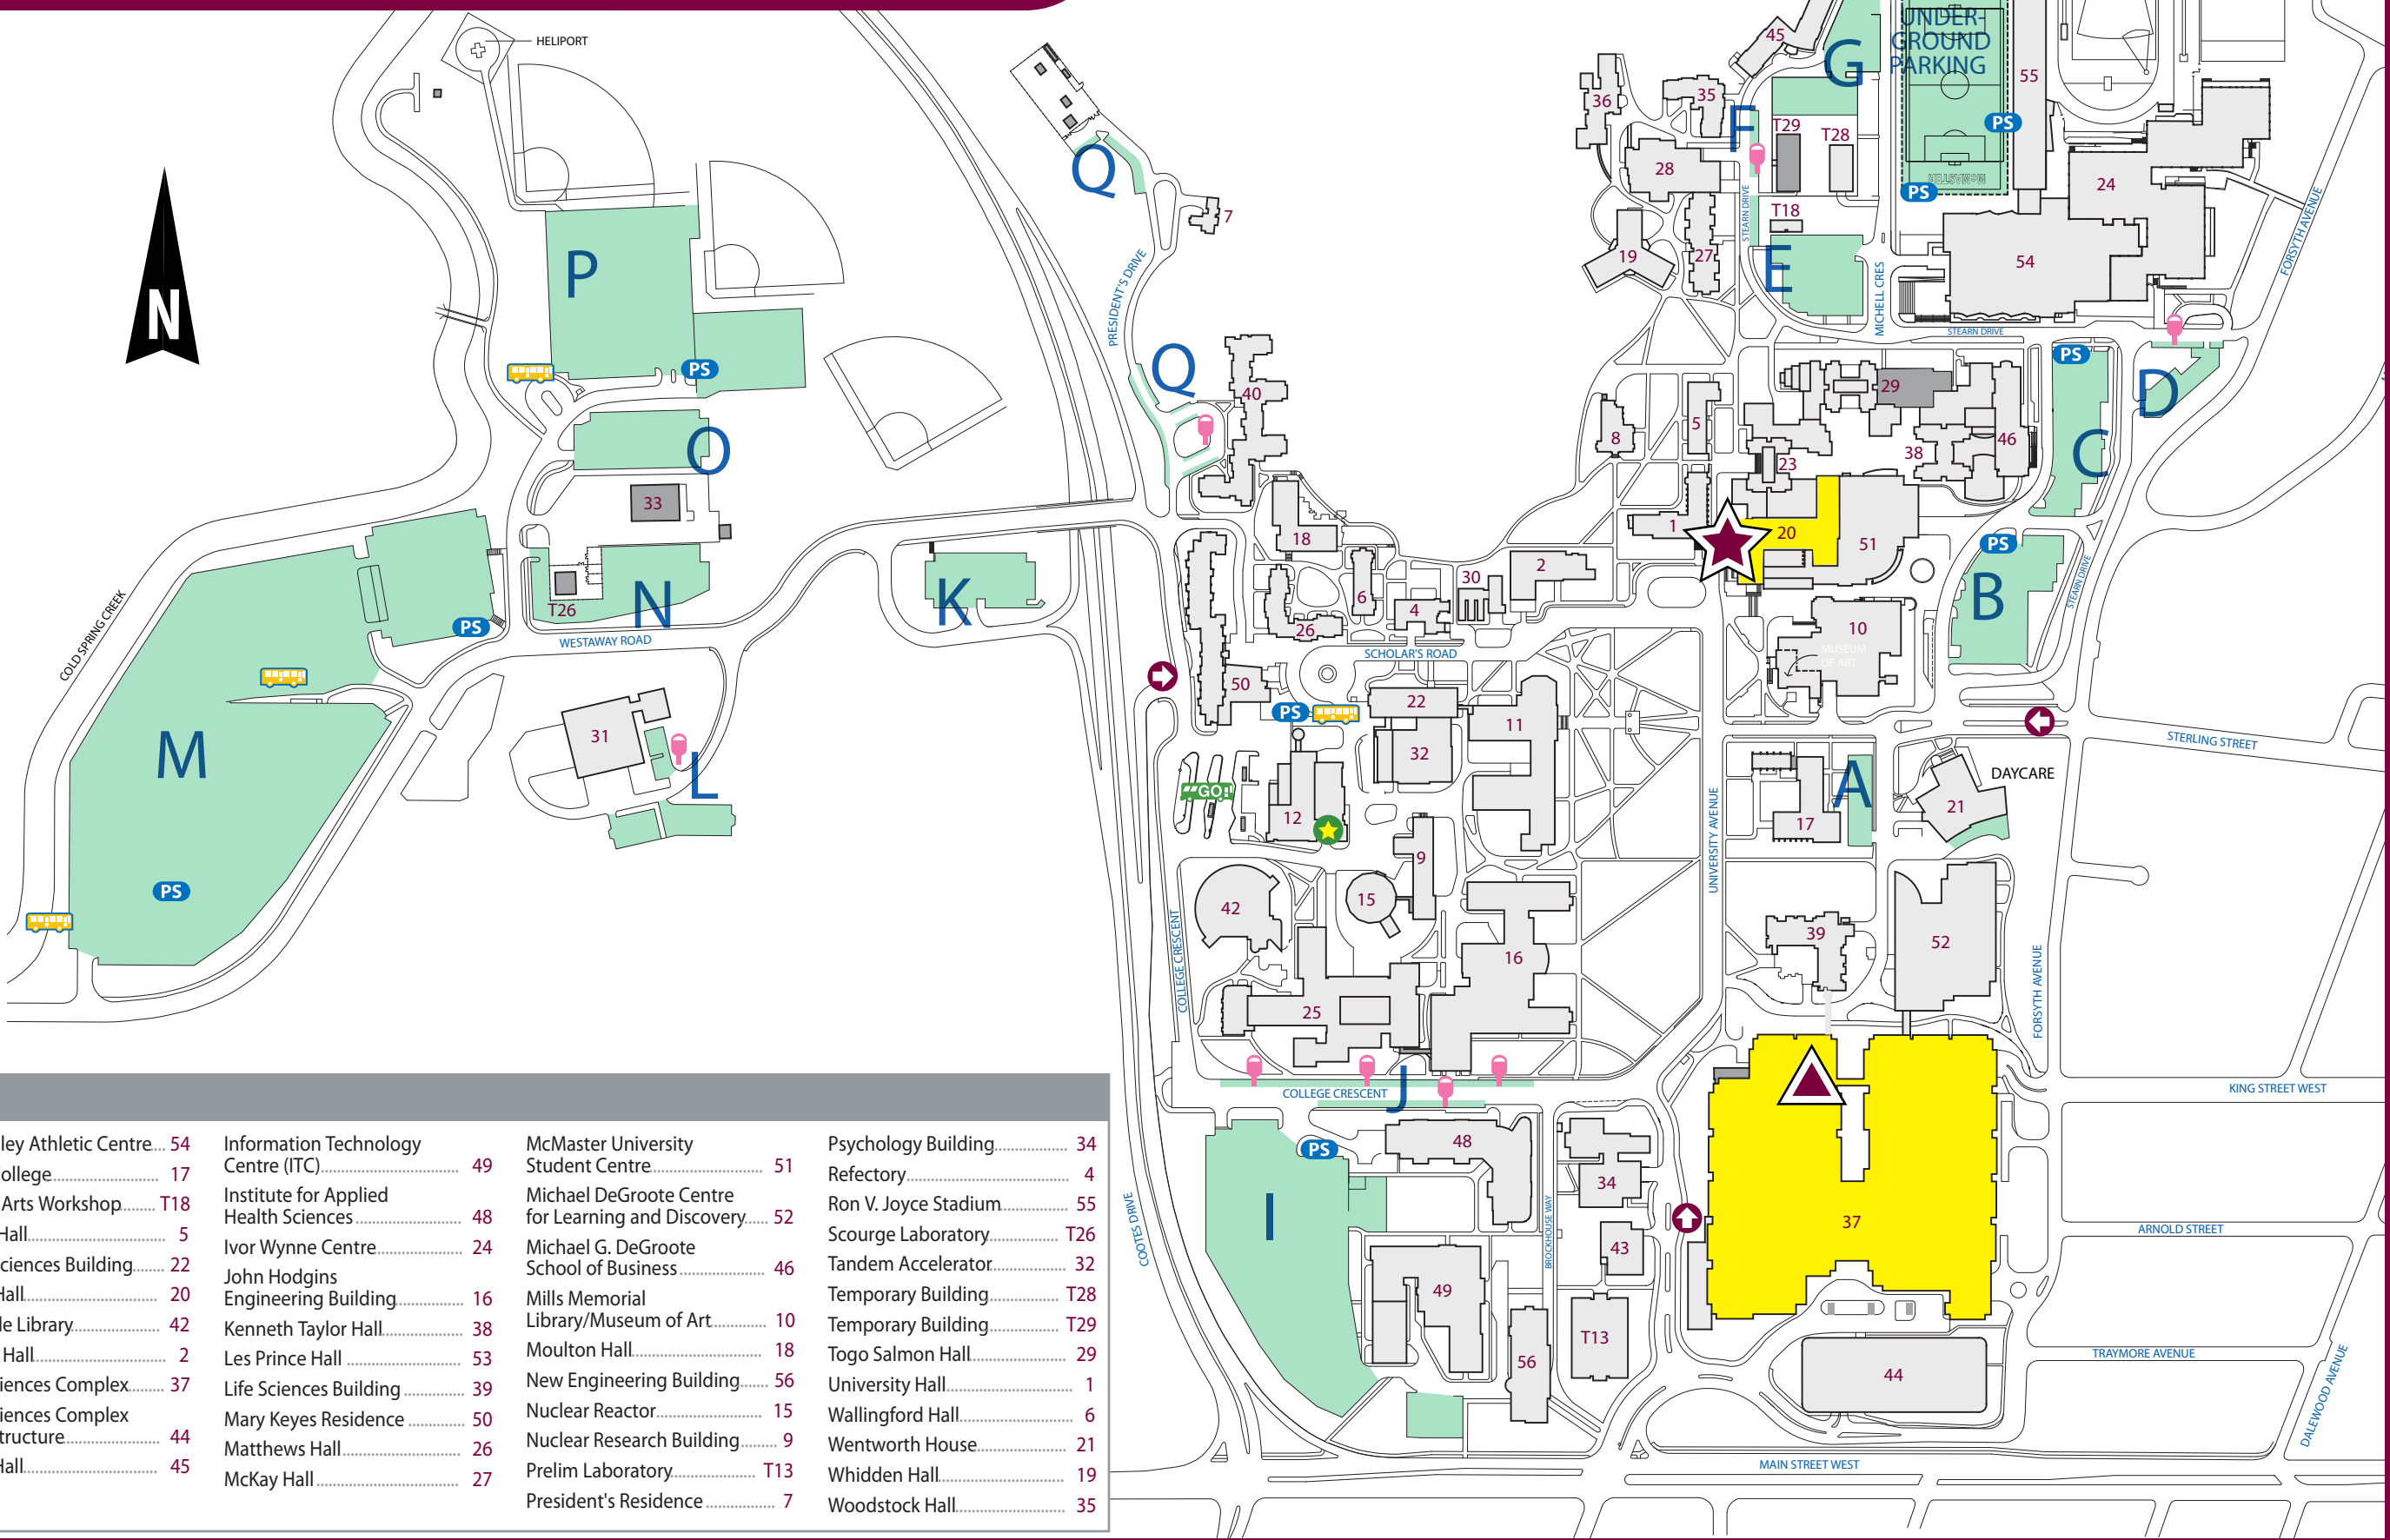

Campus Map

LEGEND

- ↑ McMaster University Entrance
- ★ Security and Parking Services
- A-Q Parking Lot Location
- PS Pay Stations
- Short Term Parking - Pay and Display
- 🚌 Campus Shuttle Bus Service
- GO! Go Bus Stop

CAMPUS STORE LEGEND

- ★ Main Campus Store (GH B101)
- △ Health Sciences Campus Store (HSC 1G1)

CAMPUS STORE INFORMATION

PHONE (905) 525-9140, ext 24751
 WEB campusstore.mcmaster.ca

Campus Buildings Index

A.N. Bourns Science Building... 25	David Braley Athletic Centre... 54	Information Technology Centre (ITC)... 49	McMaster University Student Centre... 51	Psychology Building... 34
Alumni Memorial Building... 8	Divinity College... 17	Institute for Applied Health Sciences... 48	Michael DeGroote Centre for Learning and Discovery... 52	Refractory... 4
Applied Dynamics Laboratory... 33	Dramatic Arts Workshop... T18	Ivor Wynne Centre... 24	Michael G. DeGroote School of Business... 46	Ron V. Joyce Stadium... 55
Bates Residence... 40	Edwards Hall... 5	John Hodgins Engineering Building... 16	Mills Memorial Library/Museum of Art... 10	Scourge Laboratory... T26
Biology Greenhouse... 30	General Sciences Building... 22	Kenneth Taylor Hall... 38	Moulton Hall... 18	Tandem Accelerator... 32
Brandon Hall... 36	Gilmour Hall... 20	Les Prince Hall... 53	New Engineering Building... 56	Temporary Building... T28
Burke Sciences Building... 11	H.G. Thode Library... 42	Life Sciences Building... 39	Nuclear Reactor... 15	Temporary Building... T29
Campus Services Building... 31	Hamilton Hall... 2	Mary Keyes Residence... 50	Nuclear Research Building... 9	Togo Salmon Hall... 29
Chester New Hall... 23	Health Sciences Complex... 37	Matthews Hall... 26	Prelim Laboratory... T13	University Hall... 1
Clarke Centre... 12	Health Sciences Complex Parking Structure... 44	McKay Hall... 27	President's Residence... 7	Wallingford Hall... 6
Commons Building... 28	Hedden Hall... 45			Wentworth House... 21
Communications Research Laboratory... 43				Whidden Hall... 19
				Woodstock Hall... 35